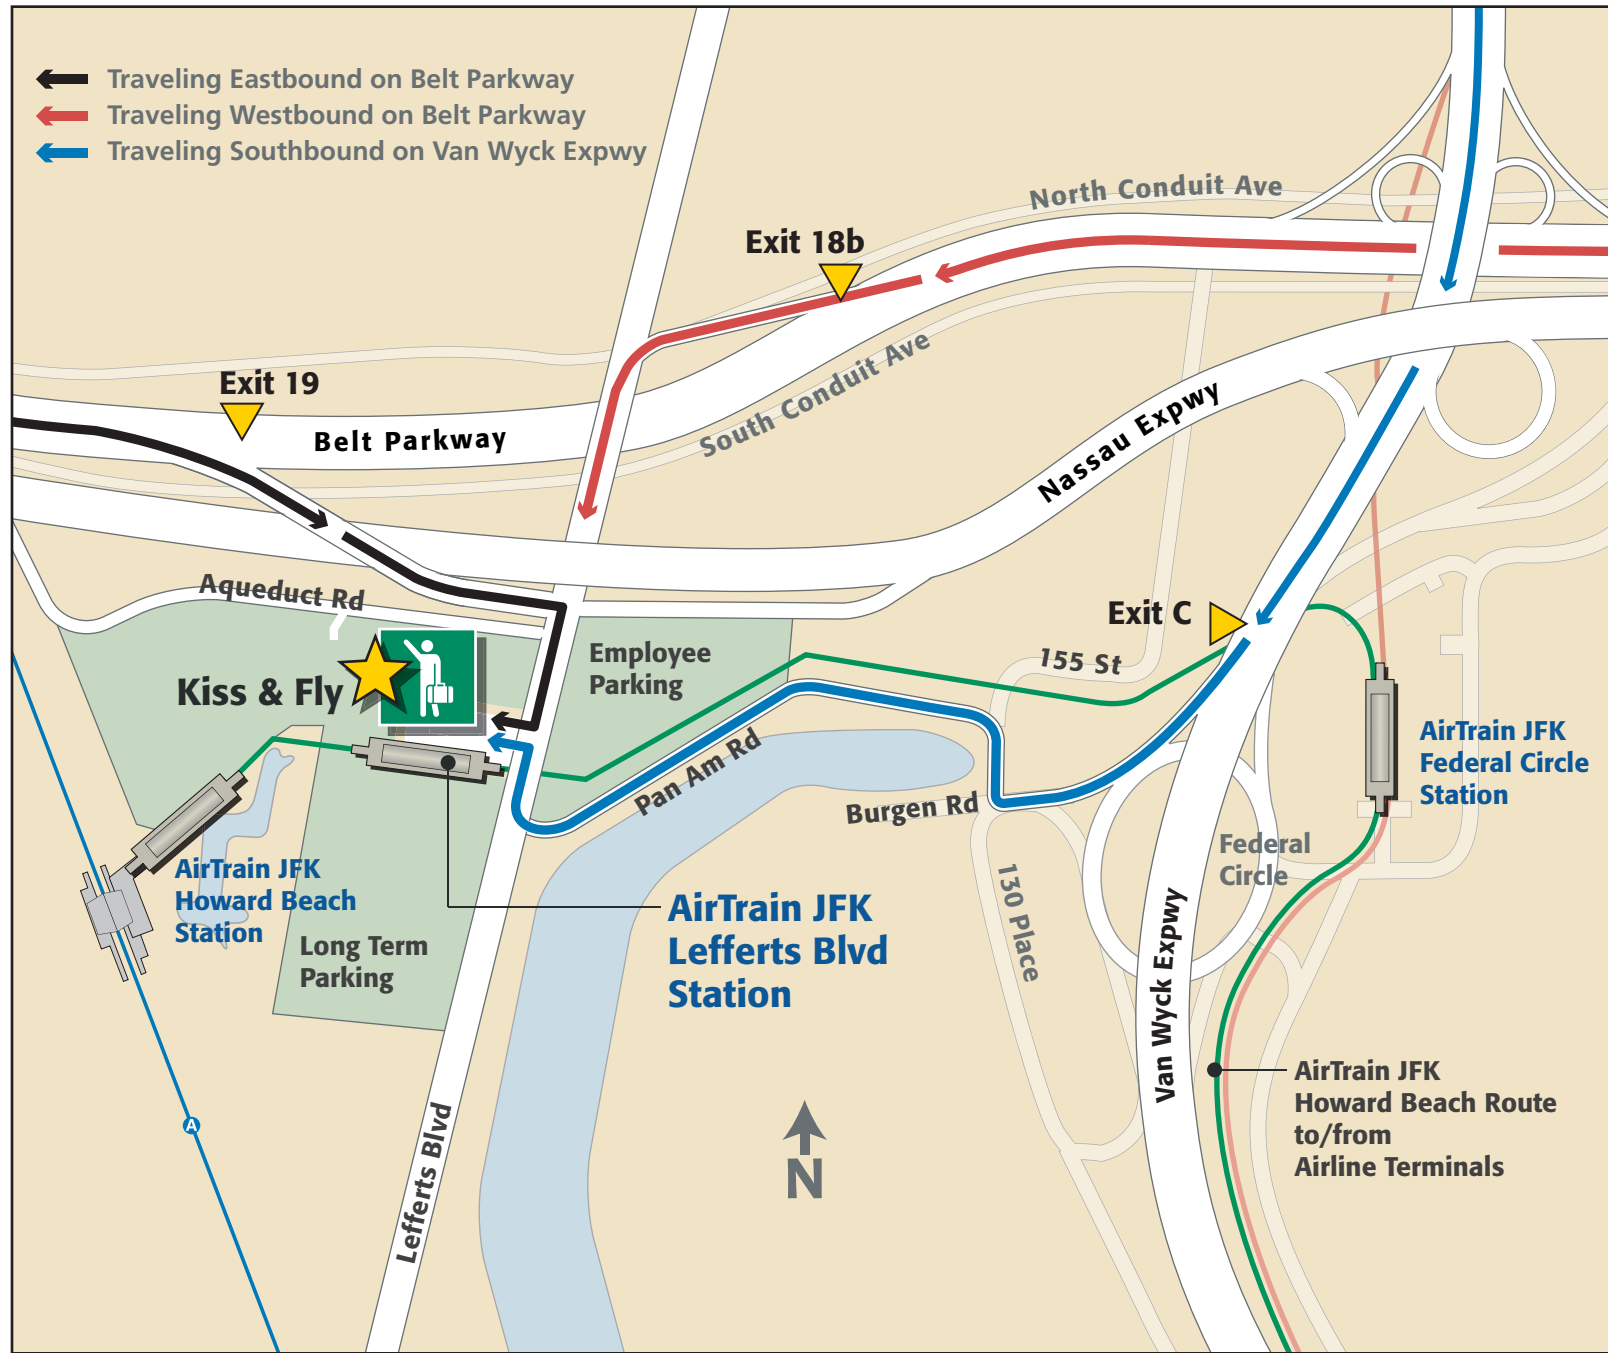

# Directions to Kiss & Fly at Lefferts Boulevard Station

© 2009 The Port Authority of NY & NJ. All rights reserved.